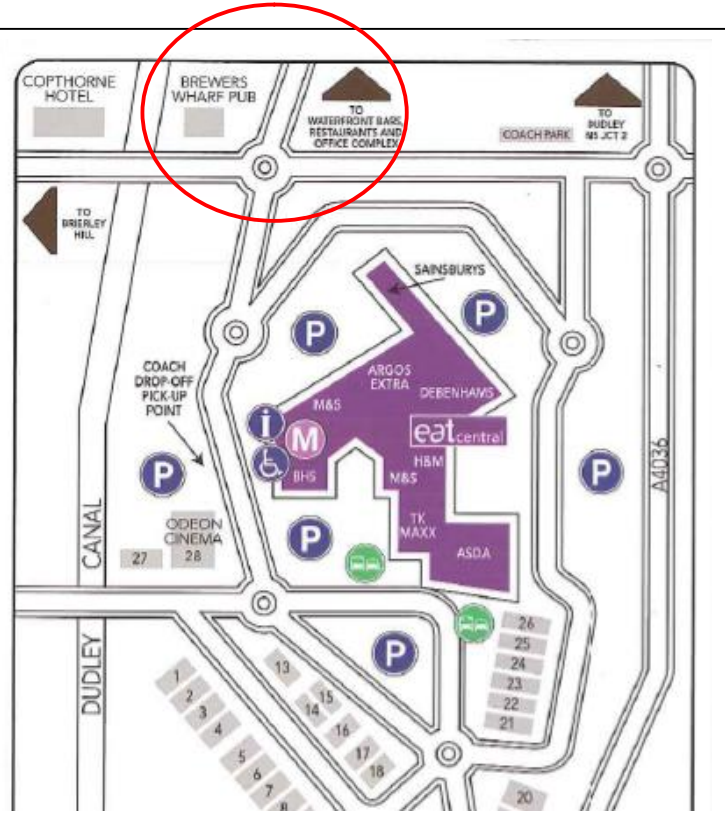

UNIT 44, WATERFRONT EAST
BRIERLEY HILL
WEST MIDLANDS
DY5 1XF

DIRECTIONS:

- From Merry Hill take the Embankment road towards Level St
- At the traffic island head straight over so Brewers Wharf pub is on the left hand side
- Turn immediately left after Brewers Wharf and follow the road onto the canal frontage (canal on left hand side)
- At central bridge turn right into the 'horse shoe' shape and Unit 44 is located on the left hand side next door to Waterfront Slice sandwich shop